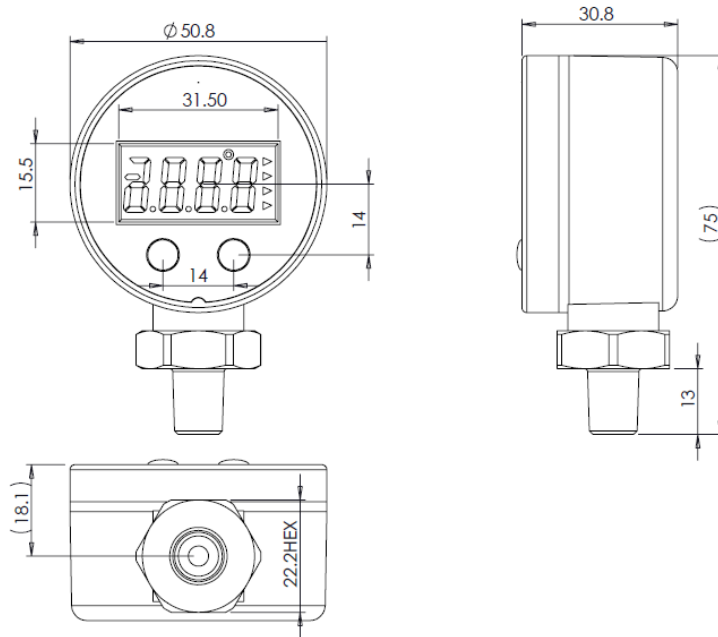

## 2inch Digital Pressure Gauge

### Specifications:

Power supply	Battery CR2450 (3.0V, 500 mAh)
Battery life	1 years for continuous use (typical)
Pressure range	0~5000 psi
Burst pressure	2x F.S.
Accuracy	$\pm 1\%$ F.S (@22~28°C)
Port	1/8NPT
Measure fluid	Gas or liquid
Unit	psi , bar , Kg/cm <sup>2</sup> ,MPa
Working humidity	35~85%
Working compensated temperature range	-10°C~60°C
Auto-off	10 minutes